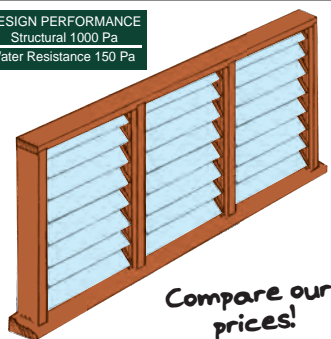

ALL PRICES INCLUDE GST
DESIGN PERFORMANCE Structural 1000 Pa Water Resistance 150 Pa

Woodworkers manufactures its own brand louvre galleries used for this range. If Breezeway Altair brand galleries are required add 15% to these list prices + height increases 22mm + width decreases 8mm